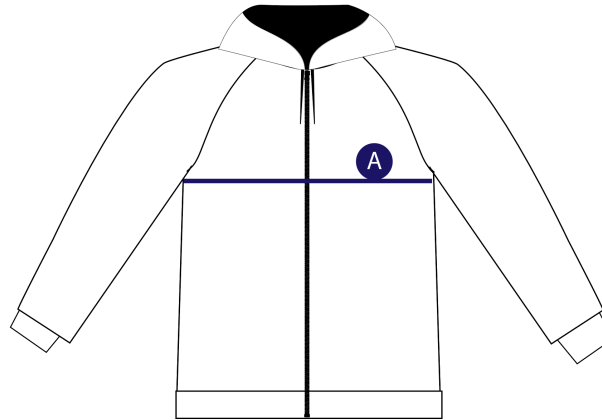

## Ladies Dance Jackets

Dance Hoodies and Jackets (Please note this is a more fitted style)

SIZE	Chest (cms)
Girls 4	31
Girls 6	33
Girls 8	34
Girls 10	36
Girls 12	38
Girls 14	40
Girls 16	42
Ladies 8	44
Ladies 10	46
Ladies 12	48
Ladies 14	51
Ladies 16	54
Ladies 18	57
Ladies 20	60
Ladies 22	63
Ladies 24	66

### How to measure

1. Chest  
Measure the flat width of a Hoodie or Jacket

---